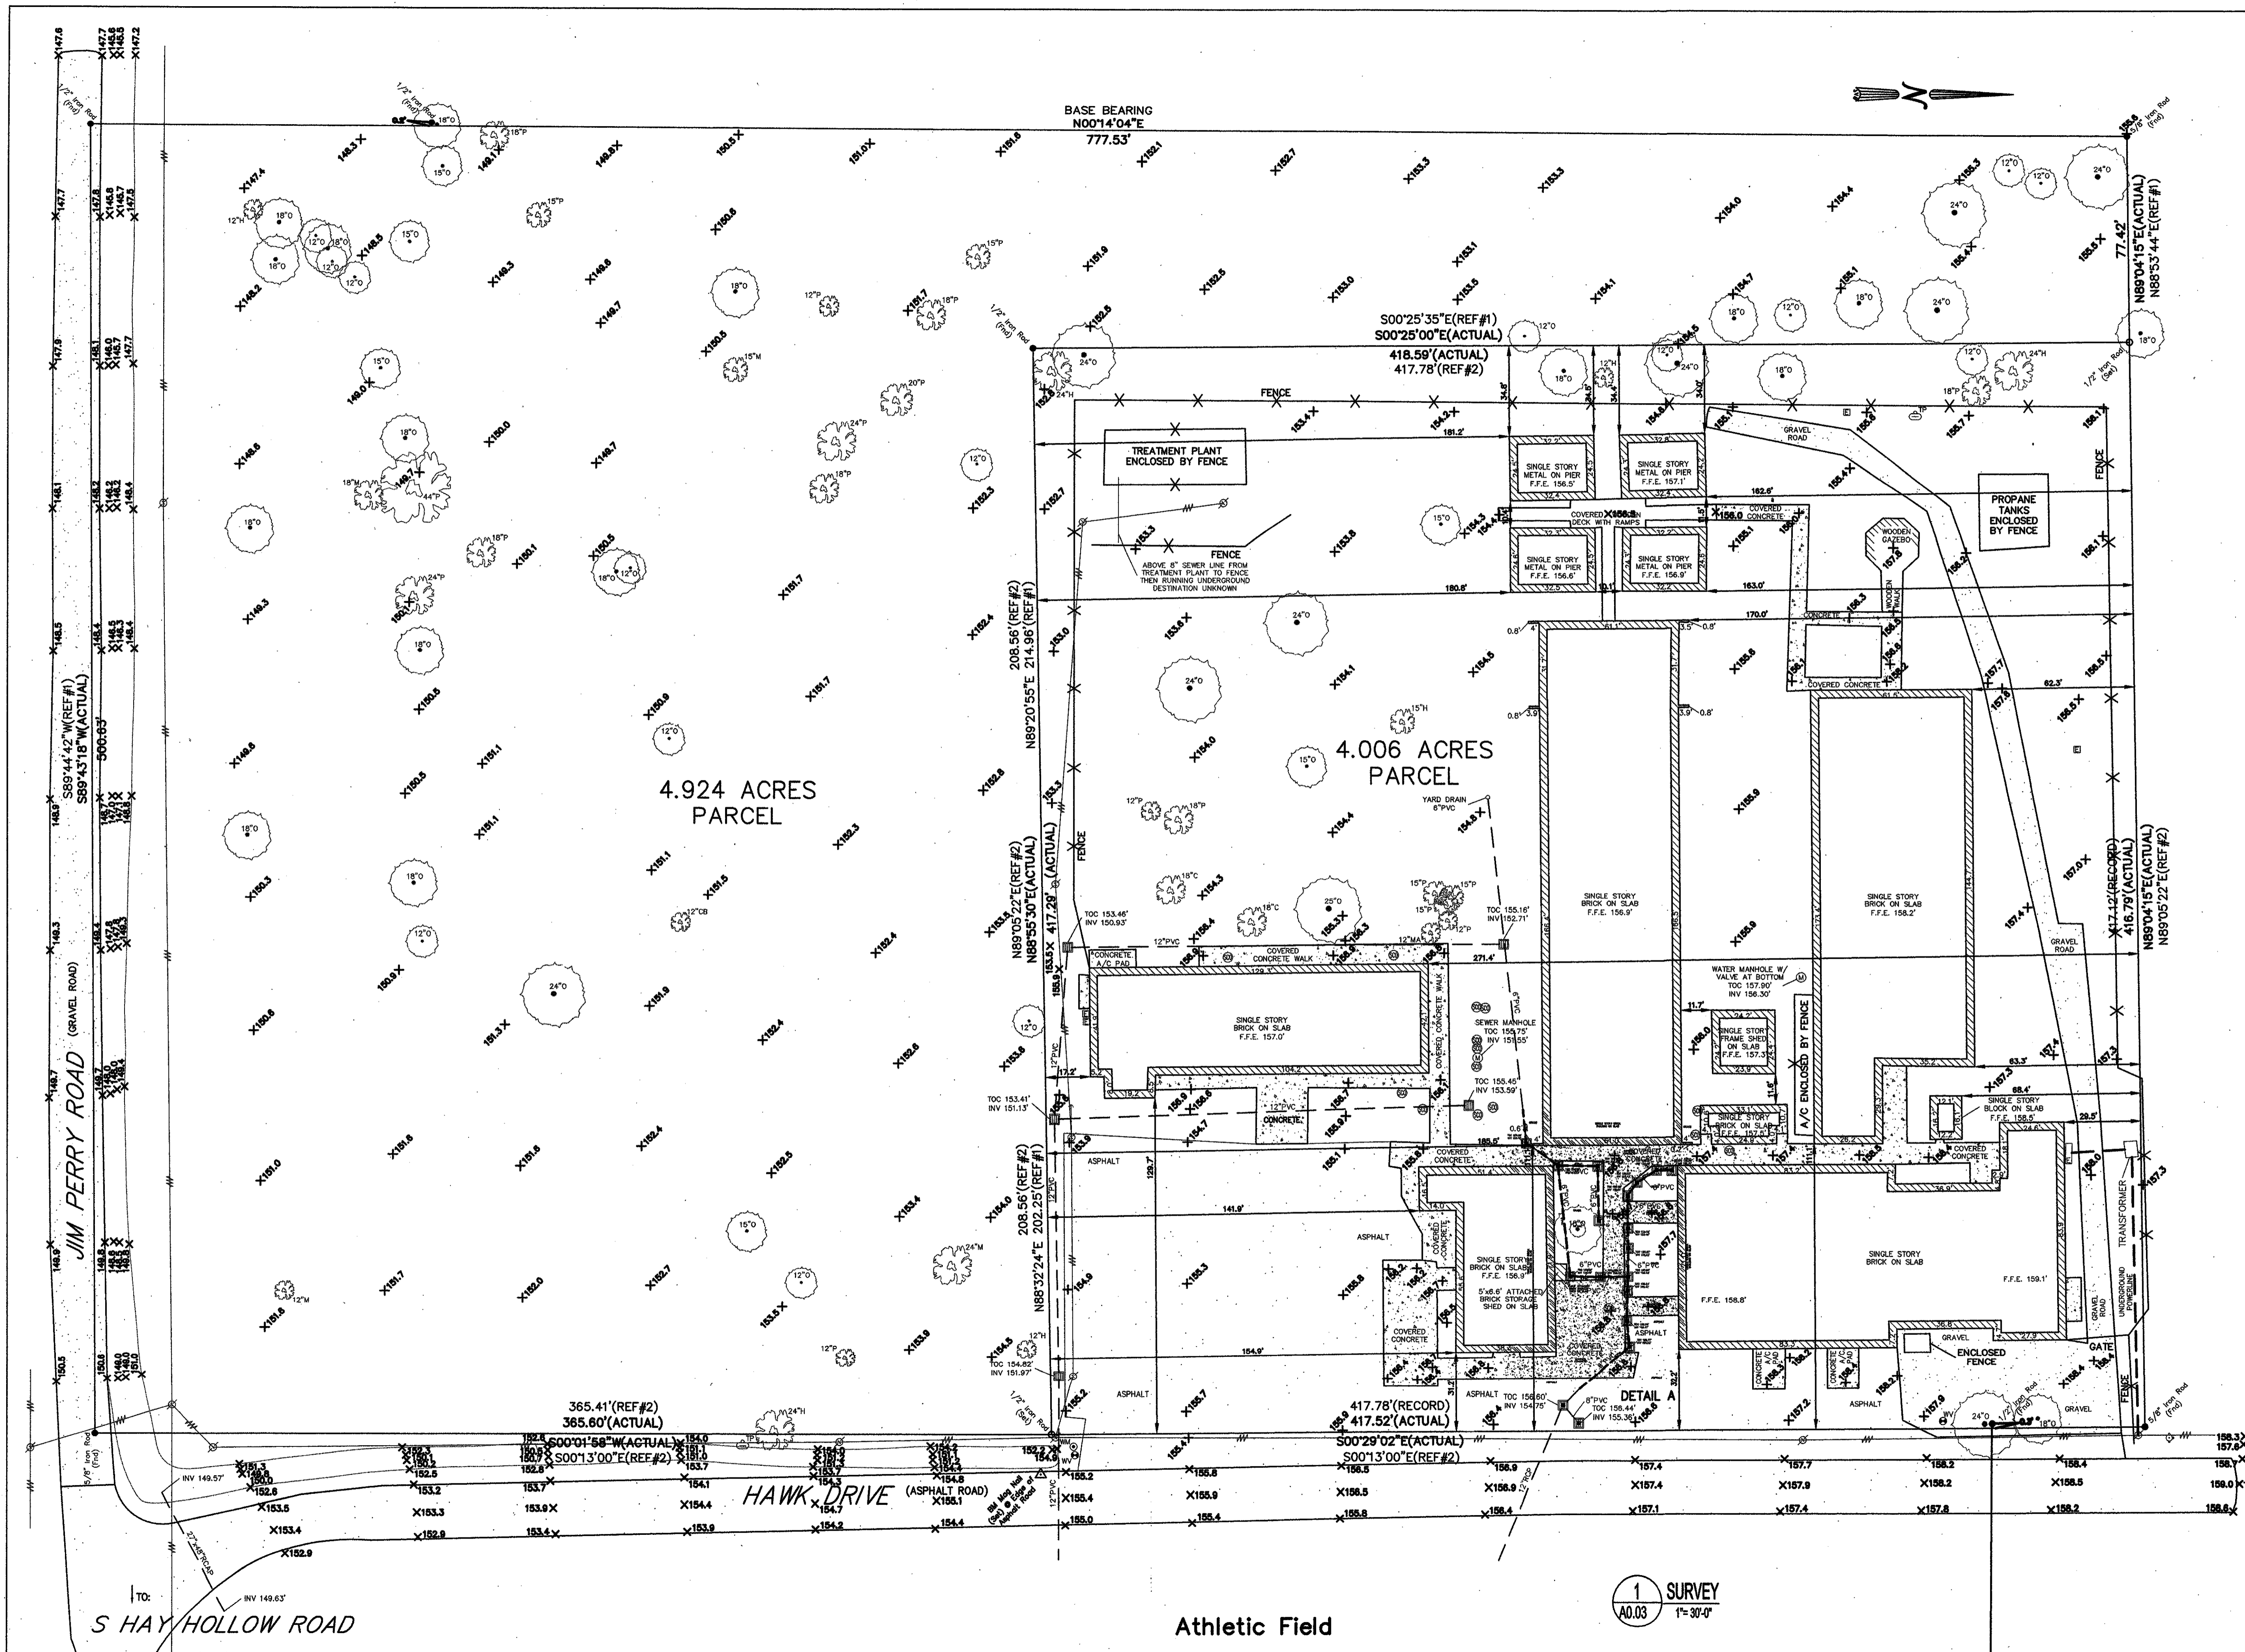

DRAWN BY: JAB

CHECKED BY: CEV

PHASE: CONSTRUCTION DOCUMENTS

08060

TITLE: SURVEY

SHEET: **A0.03**

Athletic Field

1 SURVEY
A0.03 1"=30'-0"